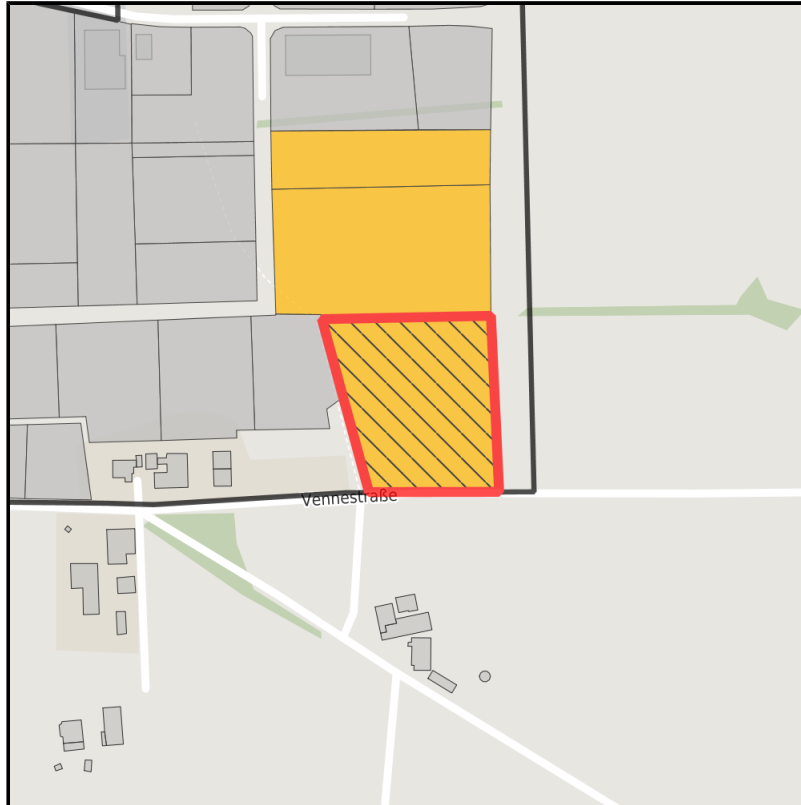

EXPOSÉ

Velen, Jägersdyk

Ort: Velen

Regional overview

Municipal overview

Detail view

Parcel

Area size	11,500 m ²
Availability	Available area within medium term (2-5 years)
Area designation	Commercial zone
Divisible	No
24h operation	No

Details on commercial zone

Industrial tax multiplier	411.00 %
Price	25.00 € / m ²
Area type	GE

Links

<https://muensterland.blis-online.eu>

EXPOSÉ

Velen, Jägersdyk

Ort: Velen

Transport infrastructure