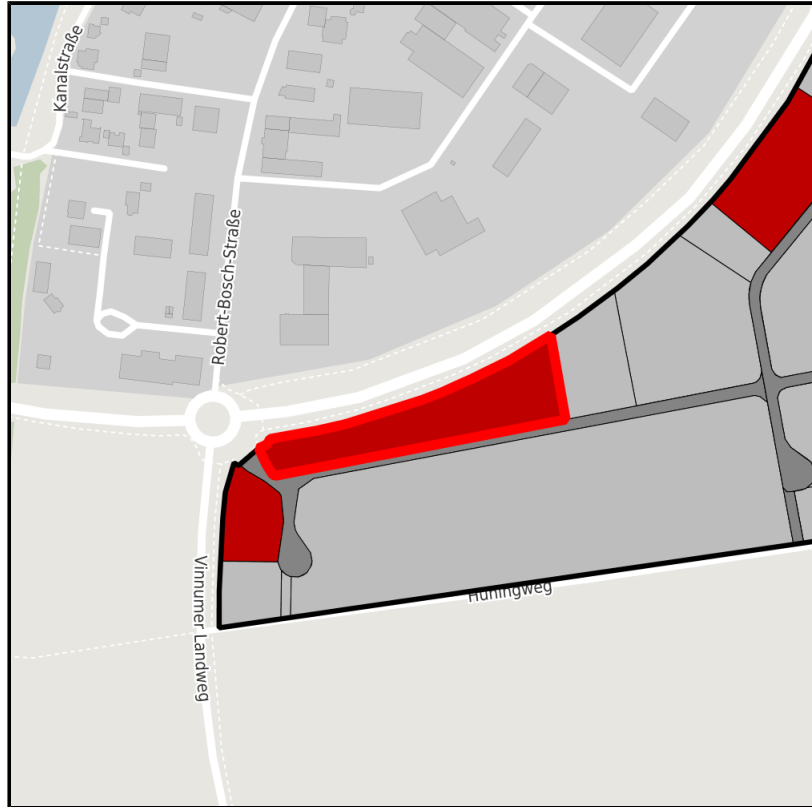

EXPOSÉ

Gewerbegebiet Olfen-Ost II

Ort: Olfen

Regional overview

Municipal overview

Detail view

Parcel

Area size	10,500 m ²
Price	39.00 €/m ²
Availability	Immediately available area
Divisible	Yes
24h operation	No

Details on commercial zone

Industrial tax multiplier	410.00 %
Area type	GI / GE

Links

<https://muensterland.blis-online.eu>

EXPOSÉ

Gewerbegebiet Olfen-Ost II

Ort: Olfen

Transport infrastructure