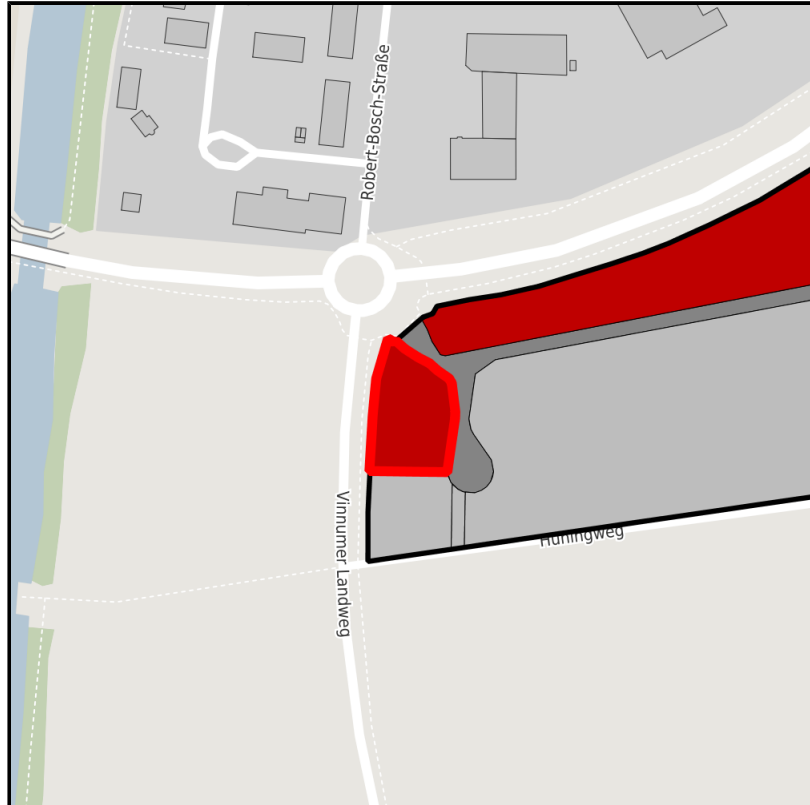

### Gewerbegebiet Olfen-Ost II

Ort: Olfen

Regional overview

Municipal overview

Detail view

### Parcel

Area size	3,400 m <sup>2</sup>
Availability	Immediately available area
Divisible	No
24h operation	No