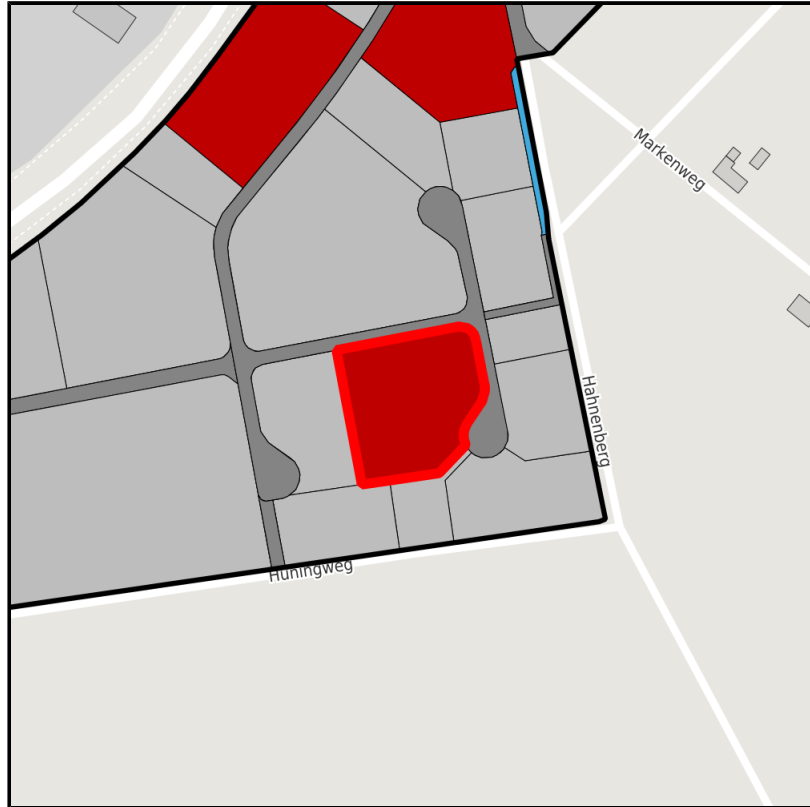

### Gewerbegebiet Olfen-Ost II

Ort: Olfen

Regional overview

Municipal overview

Detail view

### Parcel

Area size	7,100 m <sup>2</sup>
Price	39.00 €/m <sup>2</sup>
Availability	Immediately available area
Divisible	No
24h operation	No