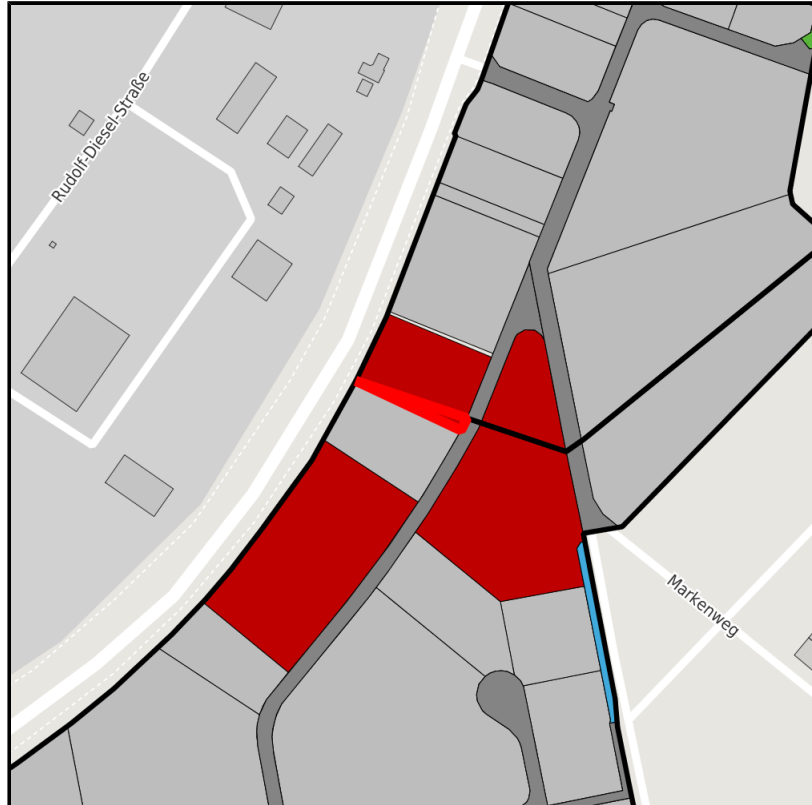

### Gewerbegebiet Olfen-Ost II

Ort: Olfen

Regional overview

Municipal overview

Detail view

### Parcel

Area size	280 m <sup>2</sup>
Availability	Immediately available area
Divisible	No
24h operation	No