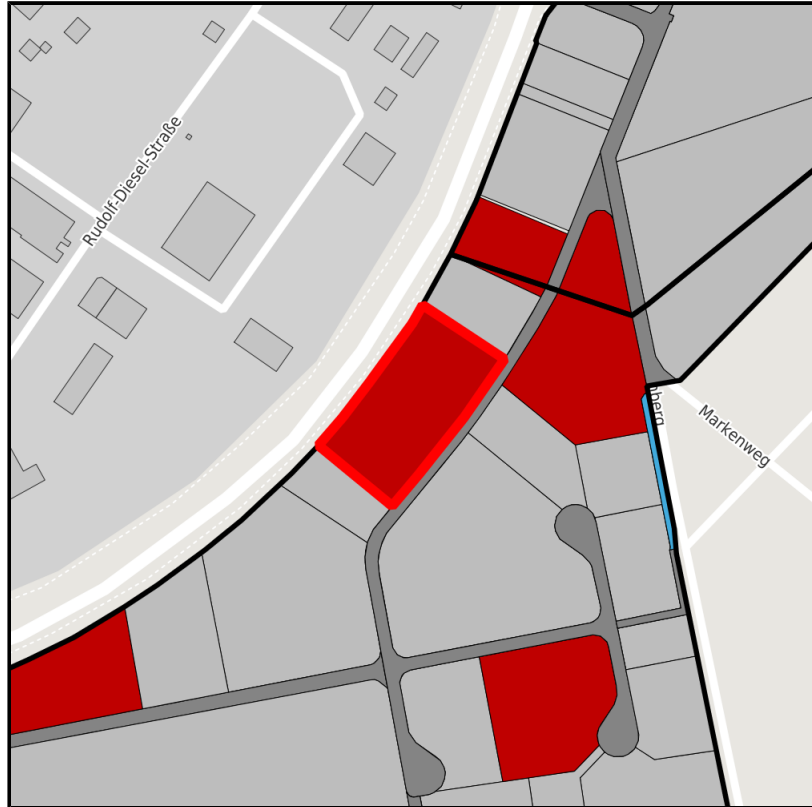

### Gewerbegebiet Olfen-Ost II

Ort: Olfen

Regional overview

Municipal overview

Detail view

### Parcel

Area size	8,200 m <sup>2</sup>
Price	39.00 €/m <sup>2</sup>
Availability	Immediately available area
Divisible	Yes
24h operation	No