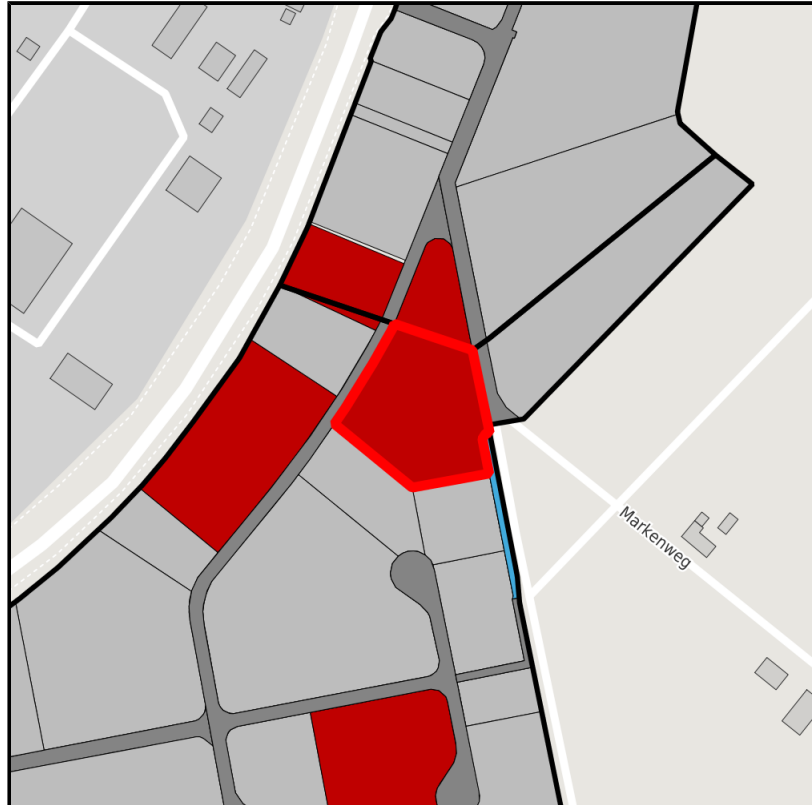

EXPOSÉ

Gewerbegebiet Olfen-Ost II

Ort: Olfen

Regional overview

Municipal overview

Detail view

Parcel

Area size	7,000 m ²
Price	39.00 €/m ²
Availability	Immediately available area
Divisible	No
24h operation	No

Details on commercial zone

Industrial tax multiplier	410.00 %
Area type	GI / GE

Links

<https://muensterland.blis-online.eu>

EXPOSÉ

Gewerbegebiet Olfen-Ost II

Ort: Olfen

Transport infrastructure