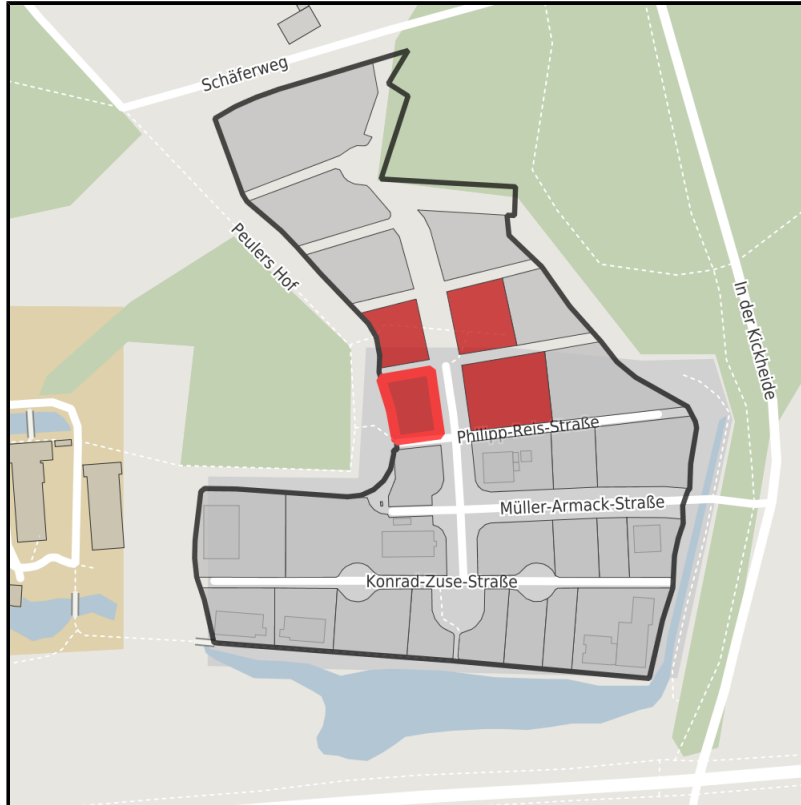

## Technologiepark Bocholt

Ort: Bocholt

Regional overview

Municipal overview

Detail view

### Parcel

Area size	950 m <sup>2</sup>
Availability	Immediately available area
Area designation	Special area
Divisible	No
24h operation	No

### Details on commercial zone

Technology park Bocholt

### Technologiepark Bocholt

Ort: Bocholt