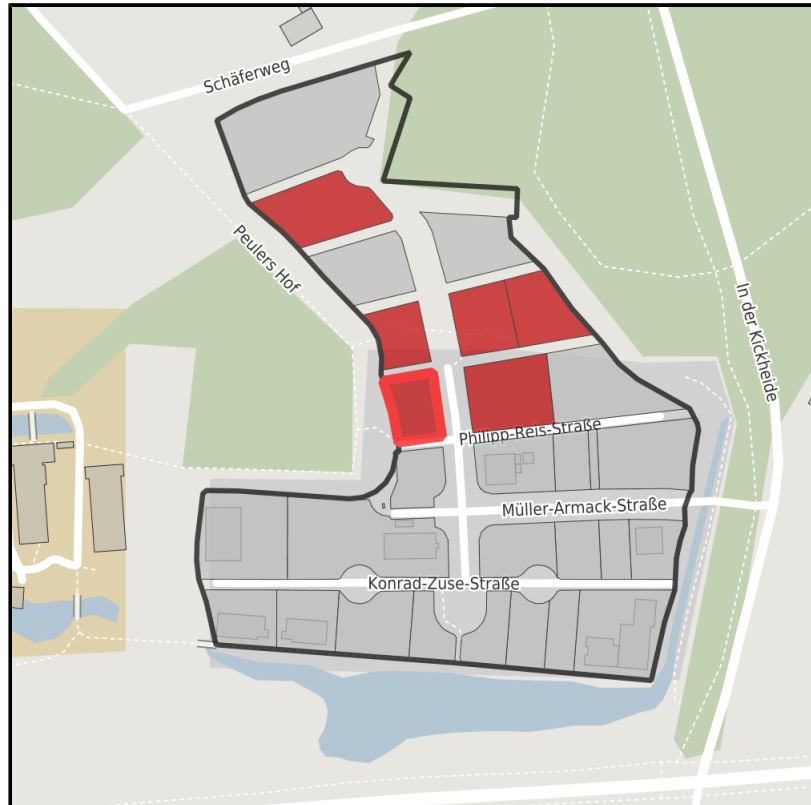

EXPOSÉ

Technologiepark Bocholt

Ort: Bocholt

Regional overview

Municipal overview

Detail view

Parcel

| | |
|---------------|----------------------------|
| Area size | 950 m ² |
| Availability | Immediately available area |
| Divisible | No |
| 24h operation | No |

EXPOSÉ

Technologiepark Bocholt

Ort: Bocholt

Details on commercial zone

Technology park Bocholt

Area type GE

Specifics Note on site: Minimum building size: 15 m x 15 m footprint

Note on use: Service and technology-oriented enterprises

Luftbildansicht Technologiepark

Luftbildansicht Technologiepark

Luftbildansicht Technologiepark

Transport infrastructure

| | | |
|---------|-------------------|-------|
| Freeway | A3 'Hollandlinie' | 6 km |
| Airport | Düsseldorf | 80 km |
| Airport | Münster/Osnabrück | 90 km |
| Port | Duisburg/Emmerich | 30 km |