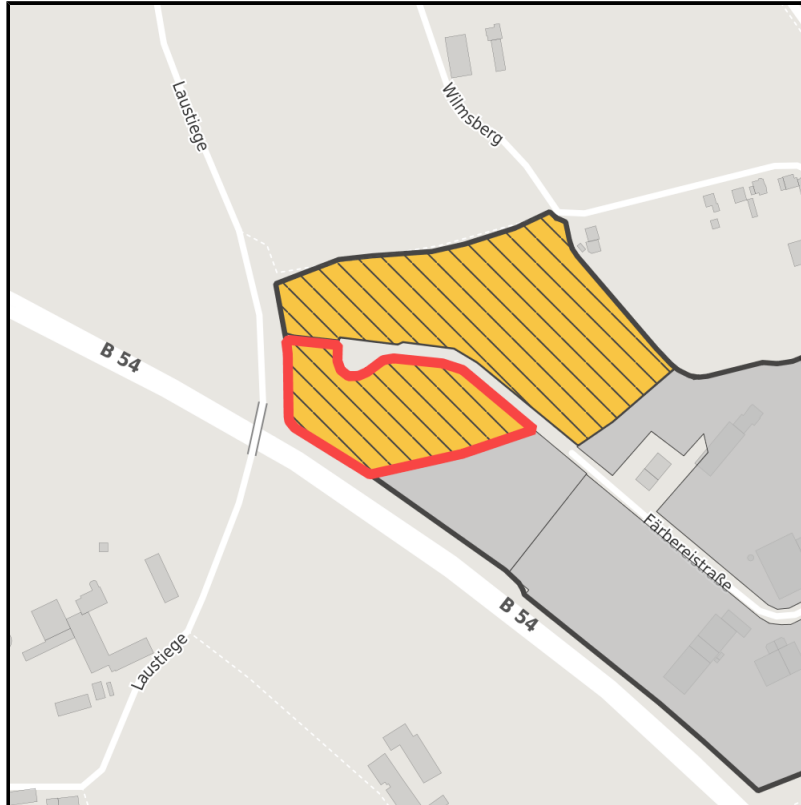

EXPOSÉ

GE-Gebiet Wilmsberg Süd I

Ort: Steinfurt

Regional overview

Municipal overview

Detail view

Parcel

Area size	10,982 m ²
Availability	Available area within medium term (2-5 years)
Area designation	Commercial zone
Divisible	No
24h operation	No

EXPOSÉ

GE-Gebiet Wilmsberg Süd I

Ort: Steinfurt

Details on commercial zone

Commercial area Wilmsberg South I

Industry mix: freight forwarding, automotive businesses, mechanical engineering Design requirements are defined.

Area
type GE

Transportation note: Münster general cargo station (23 km).

Specifics University of Applied Sciences with technical focus locally.

Utilization note: Permissible distance classes: from VI (approx. 600 m to the next residential area).