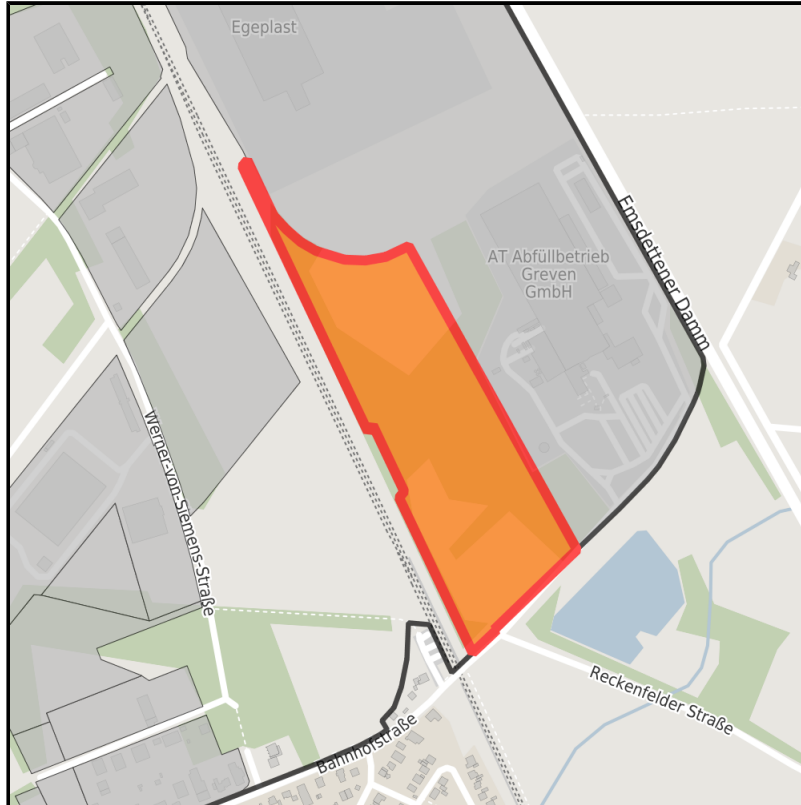

Industriepark Greven - Reckenfeld

Ort: Greven

www.germansite.de

Regional overview

Municipal overview

Detail view

Parcel

Area size	94,241 m ²
Price	50.00 €/m ²
Availability	Available area within short term (< 2 years)
Area designation	Industrial area
Divisible	No
24h operation	No

EXPOSÉ

Industriepark Greven - Reckenfeld

Ort: Greven

Details on commercial zone

Industrial park Greven-Reckenfeld

For further information please visit the geoportal of GFW Greven mbH:

http://www.geonetz-greven.de/aimPort/Extern/2.6.4.4/Modul_Gis/main.aspx?OID=18&AID=GFV