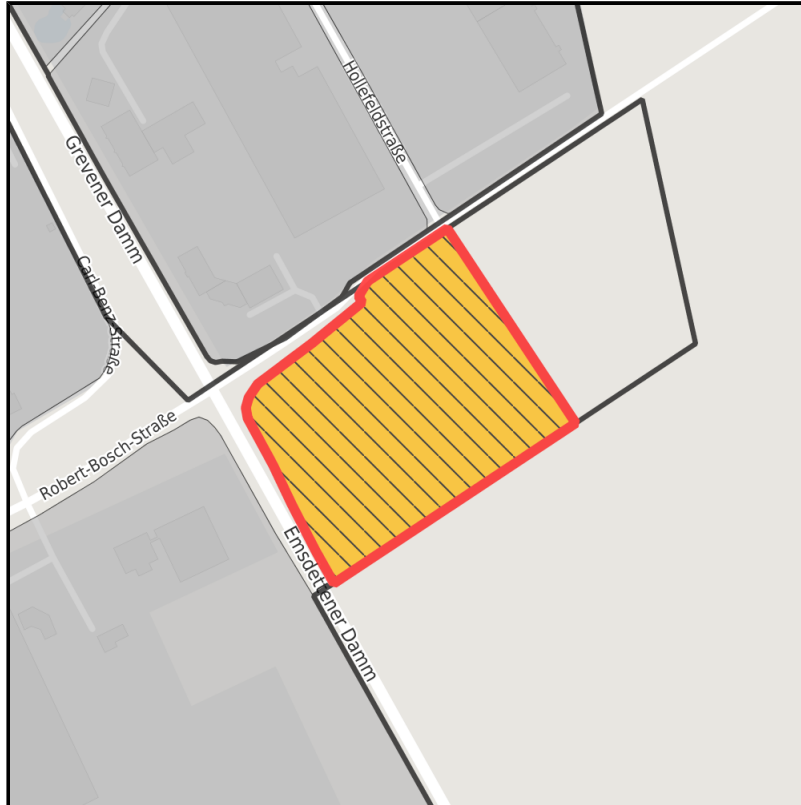

EXPOSÉ

Industriepark Greven - Reckenfeld

Ort: Greven

www.germansite.de

Regional overview

Municipal overview

Detail view

Parcel

Area size	52,400 m ²
Price	50.00 €/m ²
Availability	Available area within medium term (2-5 years)
Area designation	Industrial area
Divisible	No
24h operation	No

EXPOSÉ

Industriepark Greven - Reckenfeld

Ort: Greven