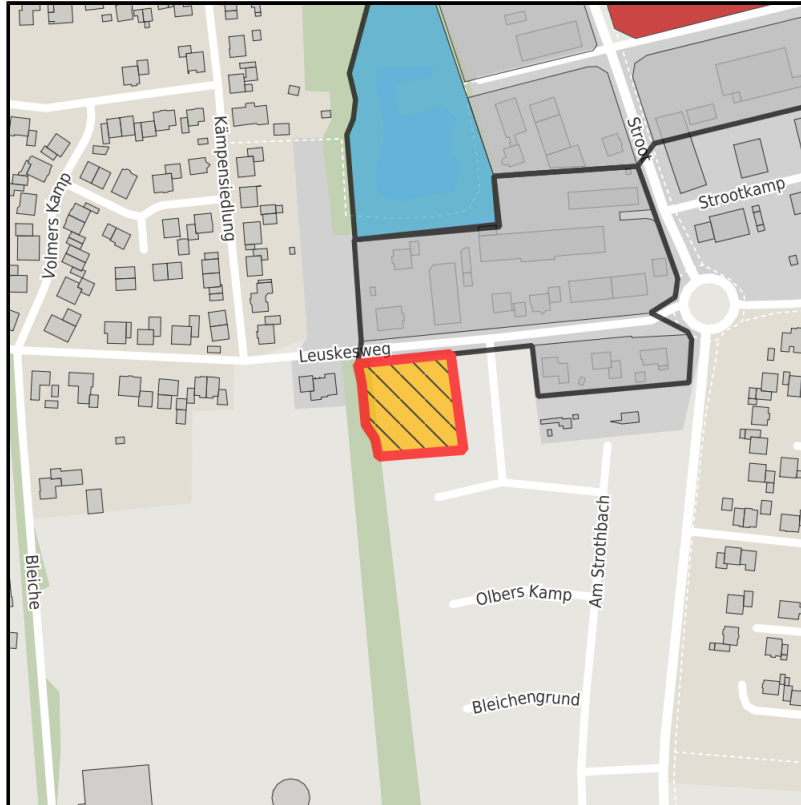

EXPOSÉ

Leuskesweg

Ort: Heek

Regional overview

Municipal overview

Detail view

Parcel

Area size	3,000 m ²
Availability	Available area within medium term (2-5 years)
Area designation	Commercial zone
Divisible	No
24h operation	No

Details on commercial zone

Area type GE

Links

<https://muensterland.blis-online.eu>

EXPOSÉ

Leuskesweg

Ort: Heek

Transport infrastructure