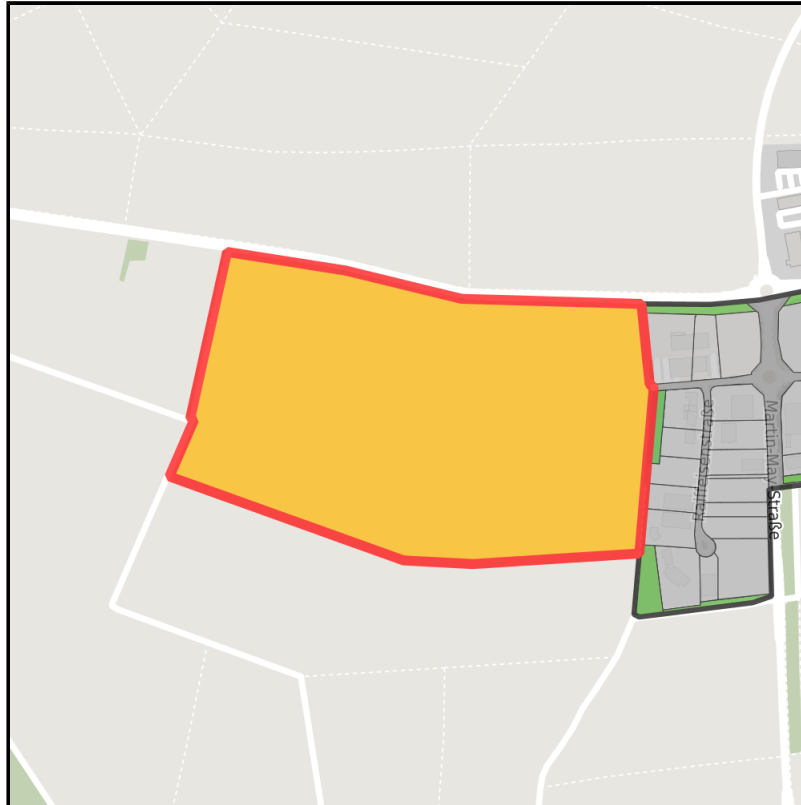

## Gewerbepark Gangelt

Ort: Gangelt

Regional overview

Municipal overview

Detail view

### Parcel

Area size	220,940 m <sup>2</sup>
Availability	Available area within medium term (2-5 years)
Area designation	Commercial zone
Divisible	No
24h operation	No