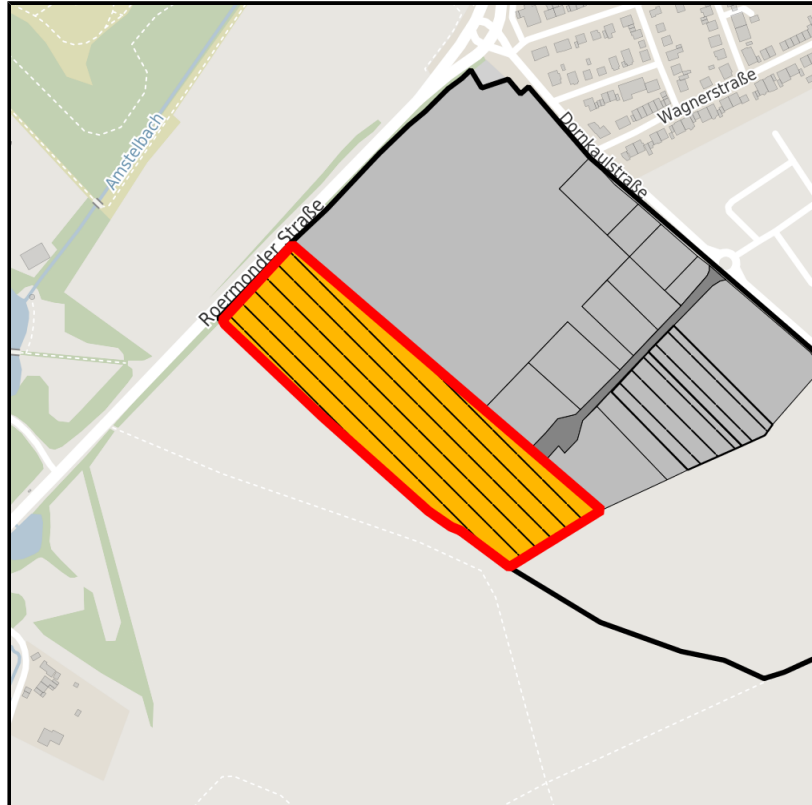

EXPOSÉ

Technologie Park Herzogenrath - "Dornkaul"

Ort: Herzogenrath

www.germansite.de

Regional overview

Municipal overview

Detail view

Parcel

Area size	42,412 m ²
Price	81.81 €/m ²
Availability	Available area within medium term (2-5 years)
Area designation	Commercial zone
Divisible	Yes
24h operation	No

EXPOSÉ

Technologie Park Herzogenrath - "Dornkaul"