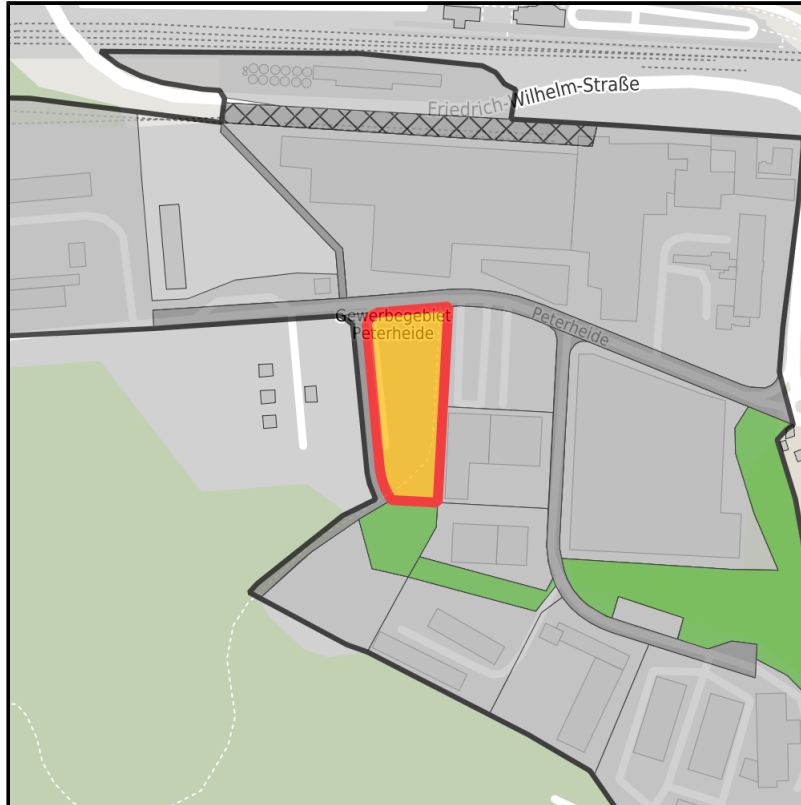

EXPOSÉ

Gewerbegebiet Peterheide

Ort: Mechernich

www.germansite.de

Regional overview

Municipal overview

Detail view

Parcel

Area size	6,125 m ²
Price	40.00 €/m ²
Availability	Available area within medium term (2-5 years)
Area designation	Commercial zone
Divisible	Yes
24h operation	No

Gewerbegebiet Peterheide**Ort: Mechernich**www.germansite.de**Details on commercial zone**

The Peterheide industrial park, which covers about 16 ha, is located on the western edge of the center of Mechernich. The train station directly opposite offers very good rail connections for passengers and goods. The A1 freeway can be easily reached via the B 477 highway. A nationally important provider of engineering services in the fields of mechanics, electrical engineering and software is already located here.

EXPOSÉ

Gewerbegebiet Peterheide

Ort: Mechernich

Information about Mechernich

Because of its central position and a favorable traffic connection, Mechernich serves as a node for various industries and service companies. The Eifel region with its beautiful countryside is undoubtedly an area of high recreational value - Mechernich in particular offers a great deal in terms of leisure and culture.