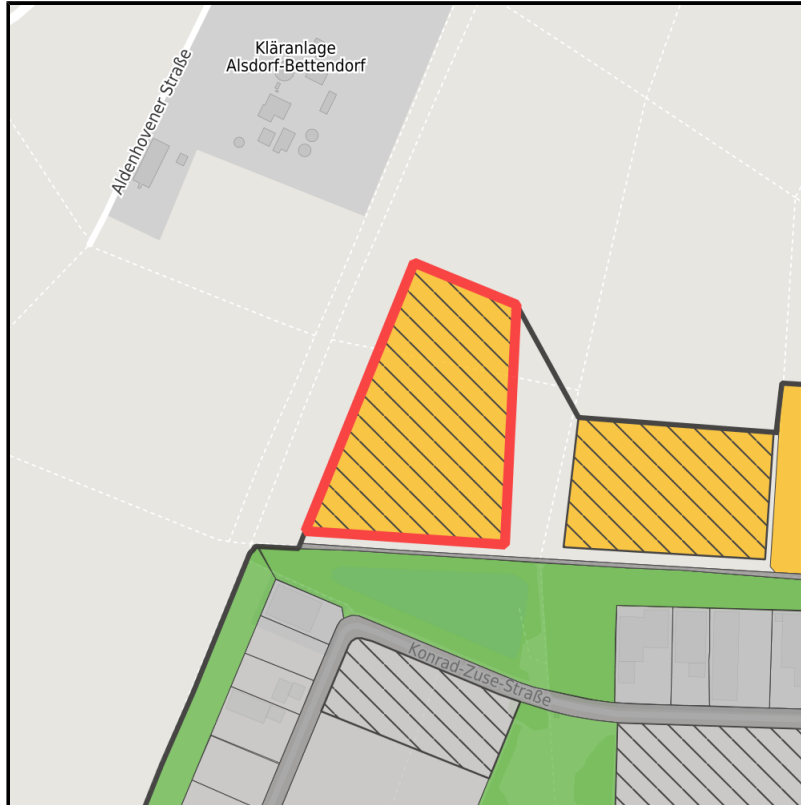

EXPOSÉ

Business Park Alsdorf-Hoengen

Ort: Alsdorf

Regional overview

Municipal overview

Detail view

Parcel

Area size	26,786 m ²
Availability	Available area within medium term (2-5 years)
Area designation	Industrial area
Divisible	No
24h operation	No

Details on commercial zone

Business Park Alsdorf-Hoengen

EXPOSÉ

Business Park Alsdorf-Hoengen

Ort: Alsdorf

www.germansite.de

The Business Park Alsdorf-Hoengen with its 111 hectares on the outskirts of the town is a key element of the sustainable improvement of the economic infrastructure of the town of Alsdorf. The business park is encircled by greenery with a width of between 20 and 90 metres, so that "working in a park" can be taken literally! One focus of investment is the automotive industry, which is represented by 5 companies, including the global players ATESTEO and FEV Europe GmbH.