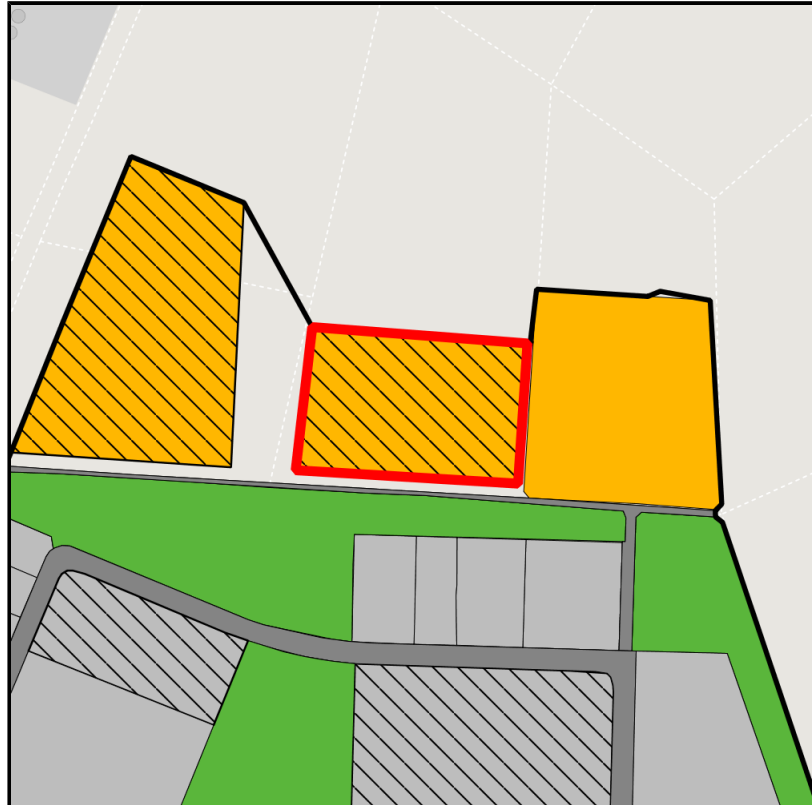

### Business Park Alsdorf-Hoengen

Ort: Alsdorf

Regional overview

Municipal overview

Detail view

### Parcel

Area size	17,153 m <sup>2</sup>
Availability	Available area within medium term (2-5 years)
Divisible	No
24h operation	No