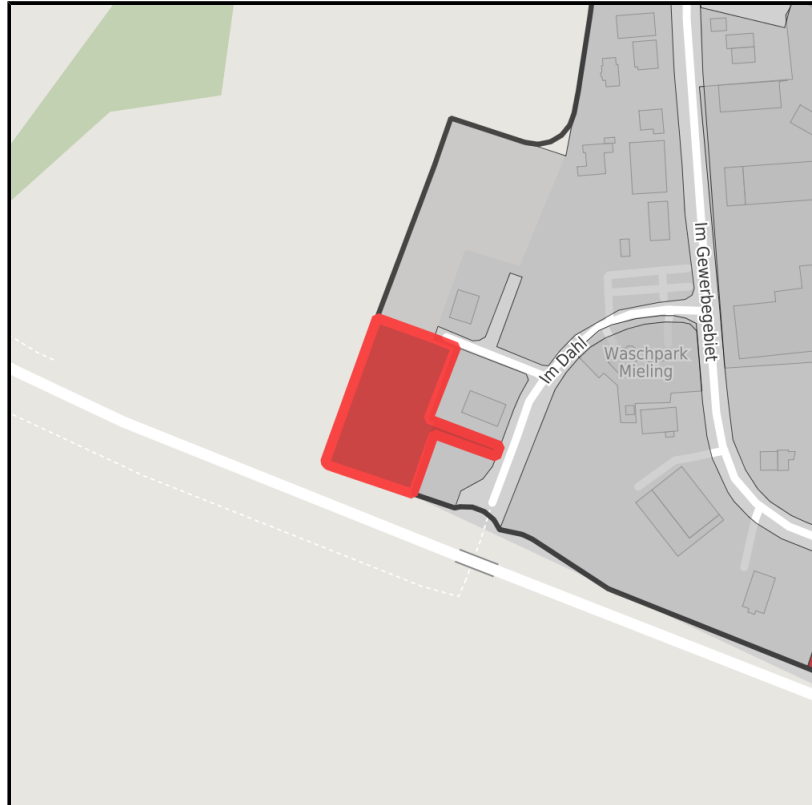

EXPOSÉ

Gewerbegebiet Horstmar

Ort: Horstmar

Regional overview

Municipal overview

Detail view

Parcel

Area size	6,285 m ²
Availability	Immediately available area
Divisible	No
24h operation	No

EXPOSÉ

Gewerbegebiet Horstmar

Ort: Horstmar

Details on commercial zone

In the commercial area

Industrial area/commercial area (GE/GI) Bahnhofstraße in ca 1995/96 approx. 20 ha

Area
type GE

Note on transport: General cargo station Coesfeld (22 km)