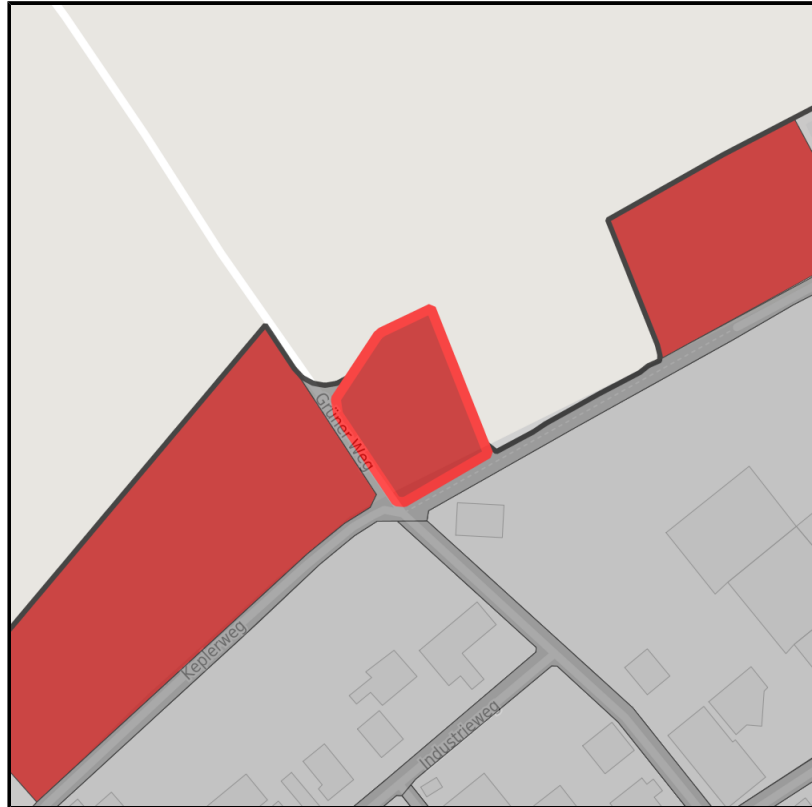

### Gewerbegebiet Wetringen

Ort: Wetringen

Regional overview

Municipal overview

Detail view

### Parcel

Area size	7,994 m <sup>2</sup>
Price	14.00 €/m <sup>2</sup>
Availability	Immediately available area
Divisible	Yes
24h operation	Yes