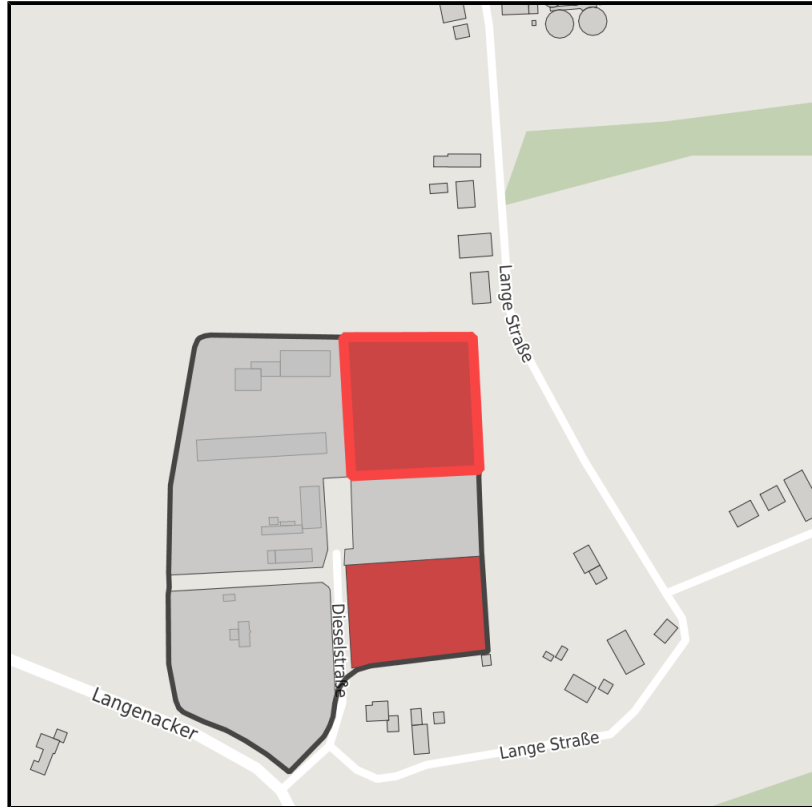

EXPOSÉ

Halverde Nord

Ort: Hopsten

Regional overview

Municipal overview

Detail view

Parcel

Area size	6,718 m ²
Availability	Immediately available area
Divisible	No
24h operation	No

Details on commercial zone

Area type	GE
-----------	----

EXPOSÉ

Halverde Nord

Ort: Hopsten

Transport infrastructure

Freeway	A 30	8 km
Airport	Münster/Osnabrück	44 km
Port	Ibbenbüren	14 km
Rail freight	Rheine	32 km