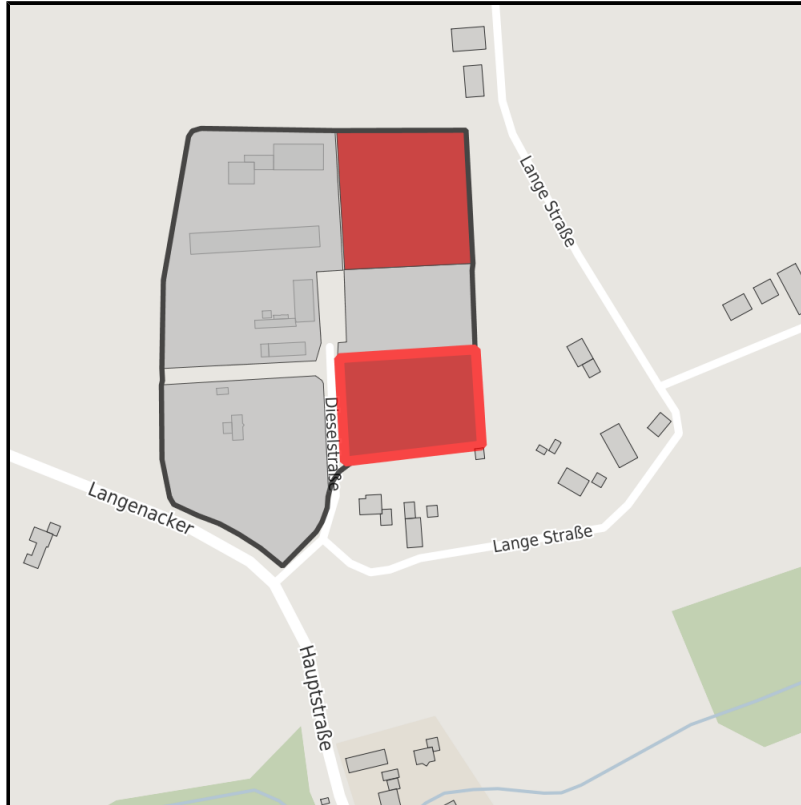

EXPOSÉ

Halverde Nord

Ort: Hopsten

Regional overview

Municipal overview

Detail view

Parcel

Area size	5,238 m ²
Availability	Immediately available area
Area designation	Commercial zone
Divisible	No
24h operation	No

Details on commercial zone

Area type GE

Links

<https://muensterland.blis-online.eu>

EXPOSÉ

Halverde Nord

Ort: Hopsten

Transport infrastructure