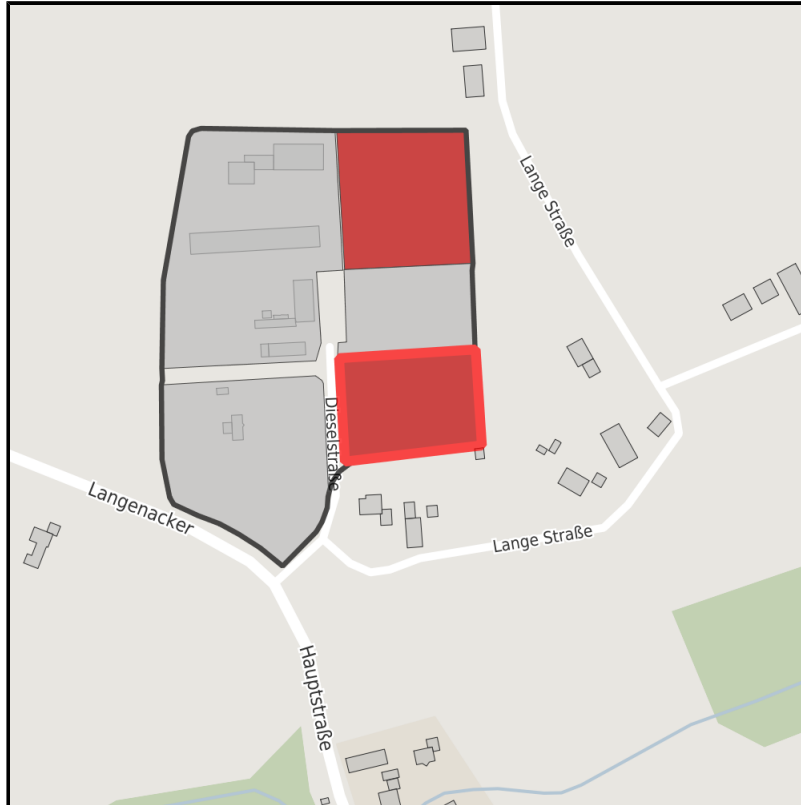

# EXPOSÉ

**Halverde Nord**

**Ort: Hopsten**

Regional overview

Municipal overview

Detail view

## Parcel

Area size	5,238 m <sup>2</sup>
Availability	Immediately available area
Area designation	Commercial zone
Divisible	No
24h operation	No

## Details on commercial zone

Area type GE