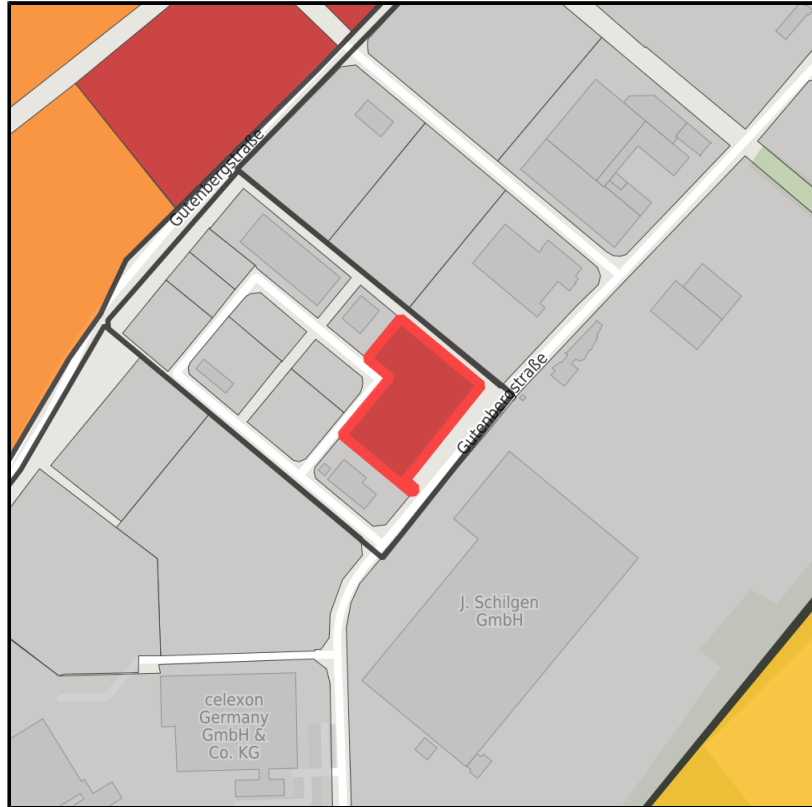

EXPOSÉ

HandwerkerGewerbePark

Ort: Emsdetten

Regional overview

Municipal overview

Detail view

Parcel

| | |
|---------------|----------------------------|
| Area size | 4,887 m ² |
| Availability | Immediately available area |
| Divisible | No |
| 24h operation | No |

Details on commercial zone

| | |
|-----------|--------------------------|
| Price | 28.00 € / m ² |
| Area type | GE |

EXPOSÉ

HandwerkerGewerbePark

Ort: Emsdetten

Transport infrastructure

| | | |
|--------------|--------------------|-------|
| Freeway | A 1 | 12 km |
| Airport | Münster-Osn#abrück | 15 km |
| Port | Dortmund-Ems-Kanal | 10 km |
| Rail freight | Rheine | 15 km |