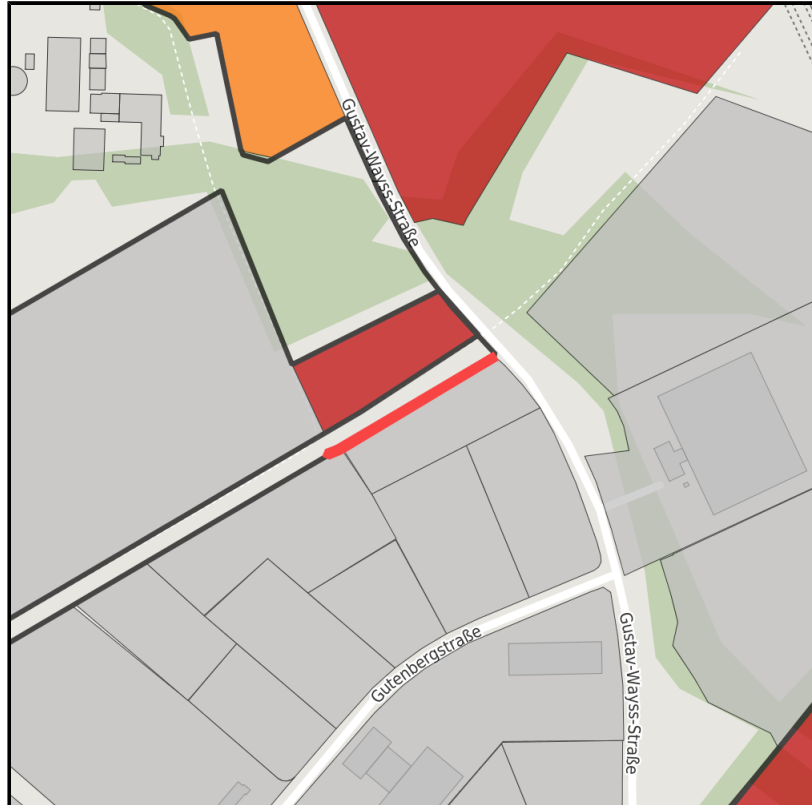

EXPOSÉ

Industriegebiet Süd

Ort: Emsdetten

Regional overview

Municipal overview

Detail view

Parcel

| | |
|---------------|--|
| Area size | 64 m ² |
| Availability | Available area within short term (< 2 years) |
| Divisible | No |
| 24h operation | No |

Details on commercial zone

| | |
|-----------|--------------------------|
| Price | 15.00 € / m ² |
| Area type | GI / GE |

EXPOSÉ

Industriegebiet Süd

Ort: Emsdetten

Transport infrastructure

| | | |
|--------------|--------------------|-------|
| Freeway | A 1 | 12 km |
| Airport | Münster-Osnabrück | 15 km |
| Port | Dortmund-Ems-Kanal | 10 km |
| Rail freight | Rheine | 15 km |