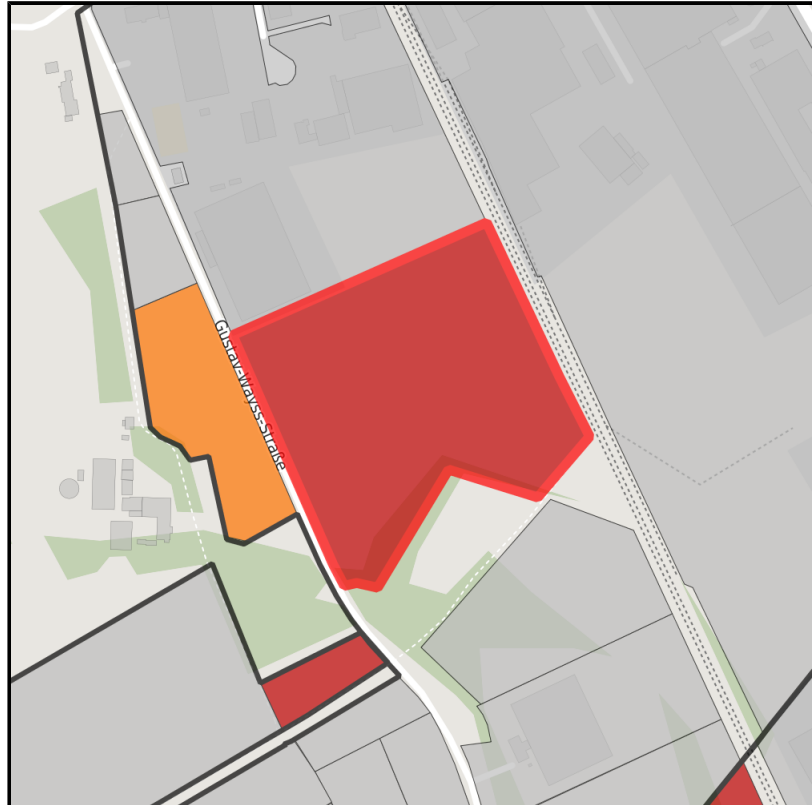

### Industriegebiet Süd

Ort: Emsdetten

Regional overview

Municipal overview

Detail view

### Parcel

Area size	63,744 m <sup>2</sup>
Availability	Immediately available area
Divisible	Yes
24h operation	No