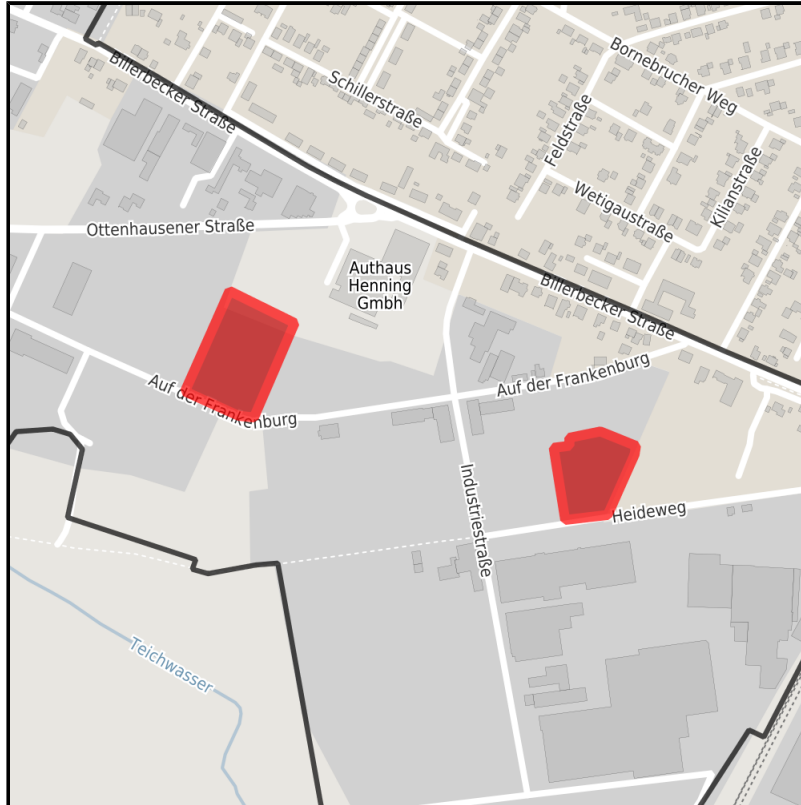

### Gewerbegebiet Heideweg

Ort: Steinheim

Regional overview

Municipal overview

Detail view

### Details on commercial zone

Located industries: Handicraft, Vehicles, Furniture, Lightning, Trade

Price	15.00 € / m <sup>2</sup>
Area type	GE