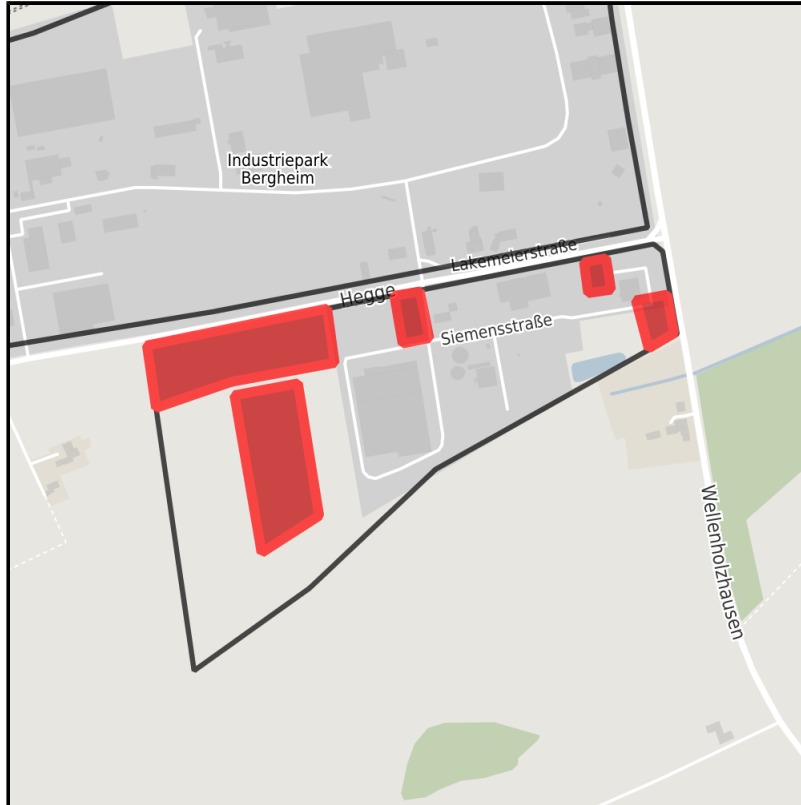

EXPOSÉ

Industriepark Bergheim

Ort: Steinheim

Regional overview

Municipal overview

Detail view

Parcel

Area size	46,500 m ²
Availability	Immediately available area
Divisible	No
24h operation	No

Details on commercial zone

Located industries: Production, Industry

Price	12.00 € / m ²
Area type	GE

Links

<http://www.geodok.de/gewerbeflaechenatlas-owl/param.jsp?x=3504890.2762776036&y=57445>

EXPOSÉ

Industriepark Bergheim