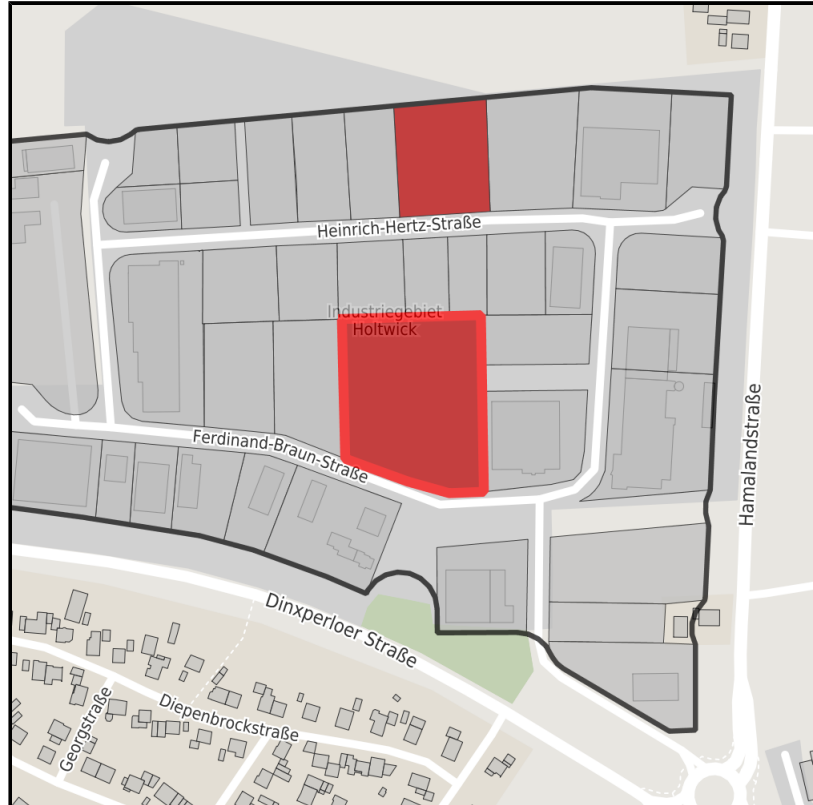

EXPOSÉ

Gewerbegebiet Holtwick

Ort: Bocholt

Regional overview

Municipal overview

Detail view

Parcel

| | |
|---------------|----------------------------|
| Area size | 10,000 m ² |
| Availability | Immediately available area |
| Divisible | No |
| 24h operation | No |

EXPOSÉ

Gewerbegebiet Holtwick

Ort: Bocholt

Details on commercial zone

Business park Holtwick

Area type GE

Specifics Note on use: Permissible use classes V-VII;
retail assortments relevant to centers and local supply are not permitted!